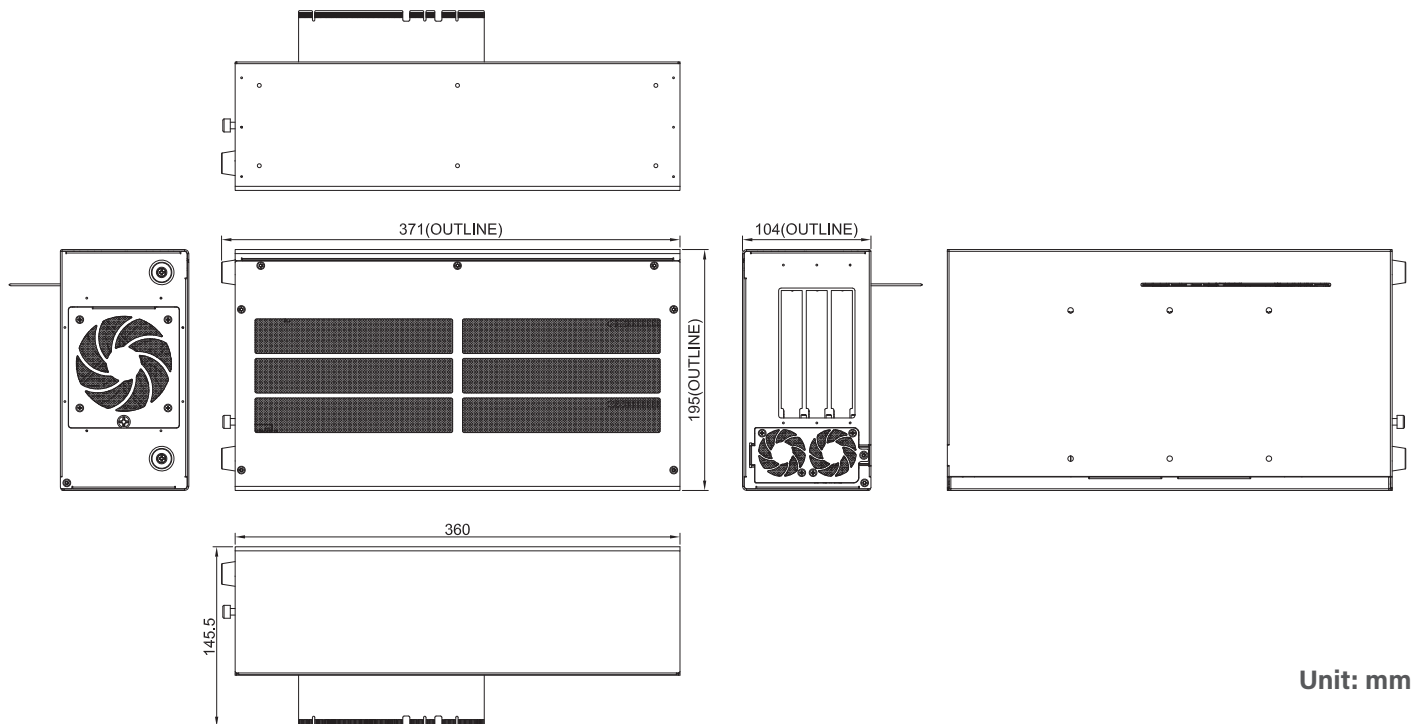

GEB-3301

GPU Expansion Box with 1 x PCIe x16 and 1 x PCIe x4 Slots for GP-3000 Series

- Supports NVIDIA RTX 30 Series GPU Card
- Support 1 x PCIe x16 Slot for full-length GPU card Expansion
- Support 1 x PCIe x4 Slot for Add-on card Expansion
- Intelligent Cooling Design for High Performance GPU Card
- Military Standard Shock & Vibration Proof
- Designed with adjustable GPU card retainer (TW Patent Certificate No: I763318) (US Patent Certificate No: US 11,470,738 B2)

Specifications

Expansion Slot	<ul style="list-style-type: none"> • 1 x PCIe x 16 Slot for GPU Card • 1 x PCIe x 4 Slot
GPU Card Dimension	<ul style="list-style-type: none"> • Card Length : 328mm • Card Height : 64mm (Standard Triple-Deck) • Card Width : 138mm
Internal USB	1 x USB 2.0, Type A
Internal Power Connector	2 x 8-Pin Connector for GPU Card
Total Power Budget	350W
Weight Information	3.2 kg
Dimension (W x D x H)	104 x 195 x 360 mm
MTBF	2,713,254 hr

Dimensions

Unit: mm

Ordering Information

Available Models

<p>GEB-3301-R10</p> 	<p>GPU Expansion Box with 1 x PCIe x 16 and 1 x PCIe x 4 Slots for GP-3000 Series</p>
--	---

Package Checklist

	<p>Wall Mount Bracket</p>
	<p>2 x 8 Pin to 6+2 Pin GPU Power Cable</p>
	<p>2 x Screw Pack</p>
	<p>1 x GPU Card Retainer Screw Pack</p>
	<p>1 x Rubber Foot Kit</p>
	<p>2 x Sponge</p>