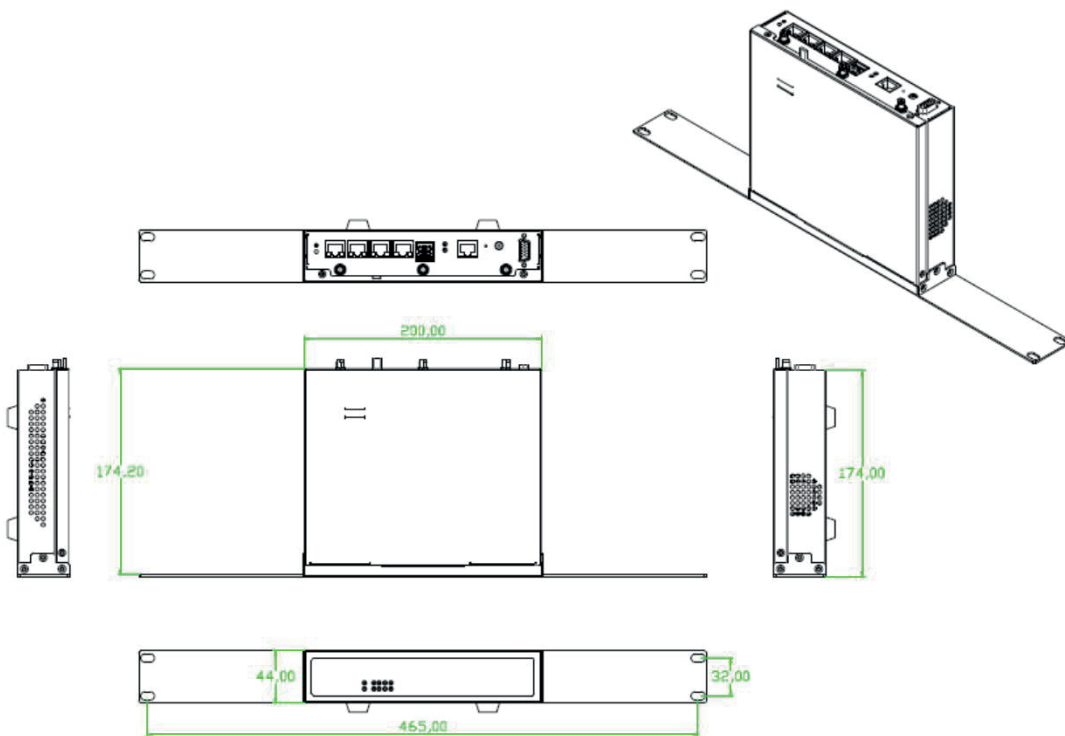

### Feature:

- Integrated Intel® Celeron J4125 2.0GHz quad-core four-thread processor, TDP 10W
- 4 x RJ45 Port , 1 x RJ45 Console Port
- 1 x SODIMM slot, support single channel 2400MHz DDR4 memory, maximum support 8GB
- 1 x Mini-PCIe Socket (PCIe/USB2.0 Signal)
- Mini Desktop Form Factor
- 2 x USB 3.0 Port, 1 x VGA Port

### Overview:

The CAF-GM4M, powered by the Celeron J4125 processor, is a desktop form factor network appliance designed for entry-level network security, gateway or vCPE.

	Power Button	1 x Power Button
	Console	1 x RJ45
	USB	2 x USB 3.0
	LCD Module	-
	Display	1 x VGA
	Power Input	40W, 12V DC-in power connector
Expansion	PCIe	-
	Mini-PCIe	Yes
Miscellaneous	Watchdog	Yes
	Internal RTC with Li Battery	Yes
	TPM	-
Cooling	Processor	CPU Heat Sink
	System	1 x cooling fans
Environmental Parameters	Temperature	0°C~45°C/ -20°C~70°C
	Humidity	5 ~ 90% non condensing
System Dimensions	(WxHxD)	200x44x174mm
	Weight	1.2 kg
Package Dimensions	(WxHxD)	220x50x319mm
	Weight	2.4 kg
Power	Type/Watts	40W Power Adapter
	Input	90~264V@47~63Hz
Approvals and Compliance		CE, FCC, RoHS

## System Dimension: